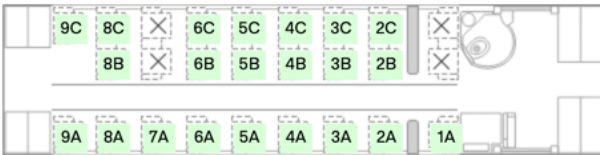

Coche 3 - Confort