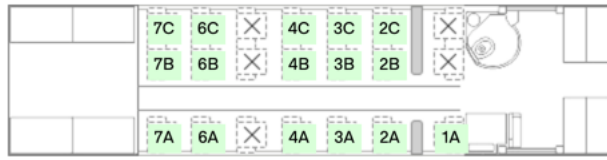

Coche 2 - Confort