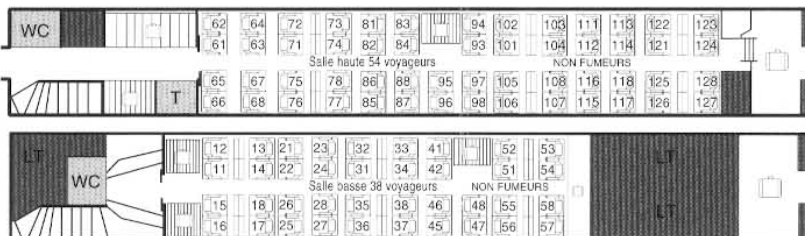

# TGV DUPLEX SEATING PLAN

**COACH 1 FIRST CLASS NO SMOKING**

**COACH 2 FIRST CLASS NO SMOKING**

**COACH 3 FIRST CLASS NO SMOKING & SMOKING**

**COACH 4 BAR SECOND CLASS NO SMOKING**

**COACH 5 SECOND CLASS NO SMOKING & SMOKING**

**COACH 6 SECOND CLASS NO SMOKING**

**COACH 7 SECOND CLASS NO SMOKING**

**COACH 8 SECOND CLASS NO SMOKING**

ED Relaxing area    LT Technical area    N Baby changing room

**Routes Paris – Lyon and TGV Med**