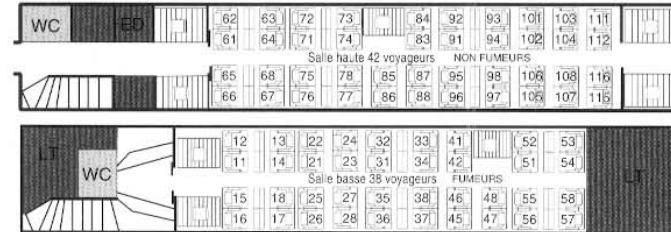

# TGV DUPLEX SEATING PLAN

**COACH 1 FIRST CLASS NO SMOKING**

**COACH 2 FIRST CLASS NO SMOKING**

**COACH 3 FIRST CLASS NO SMOKING & SMOKING**

**COACH 4 BAR SECOND CLASS NO SMOKING**

**COACH 5 SECOND CLASS NO SMOKING & SMOKING**

**COACH 6 SECOND CLASS NO SMOKING**

**COACH 7 SECOND CLASS NO SMOKING**

**COACH 8 SECOND CLASS NO SMOKING**

ED Relaxing area    LT Technical area    N Baby changing room

**Routes Paris – Lyon and TGV Med**