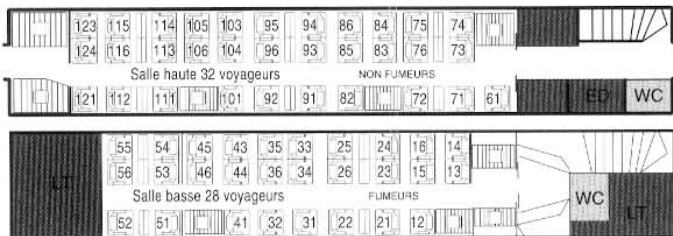

# TGV DUPLEX SEATING PLAN

**COACH 1 FIRST CLASS NO SMOKING**

**COACH 2 FIRST CLASS NO SMOKING**

**COACH 3 FIRST CLASS NO SMOKING & SMOKING**

**COACH 4 BAR SECOND CLASS NO SMOKING**

**COACH 5 SECOND CLASS NO SMOKING & SMOKING**

**COACH 6 SECOND CLASS NO SMOKING**

**COACH 7 SECOND CLASS NO SMOKING**

**COACH 8 SECOND CLASS NO SMOKING**

ED Relaxing area    LT Technical area    N Baby changing room

**Routes Paris – Lyon and TGV Med**