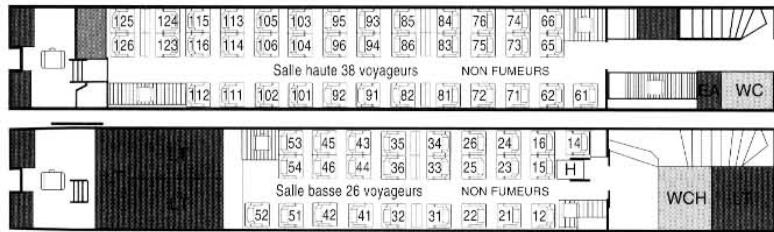

# TGV DUPLEX SEATING PLAN

**COACH 1 FIRST CLASS NO SMOKING**

**COACH 2 FIRST CLASS NO SMOKING**

**COACH 3 FIRST CLASS NO SMOKING & SMOKING**

**COACH 4 BAR SECOND CLASS NO SMOKING**

**COACH 5 SECOND CLASS NO SMOKING & SMOKING**

**COACH 6 SECOND CLASS NO SMOKING**

**COACH 7 SECOND CLASS NO SMOKING**

**COACH 8 SECOND CLASS NO SMOKING**

ED Relaxing area    LT Technical area    N Baby changing room

**Routes Paris – Lyon and TGV Med**