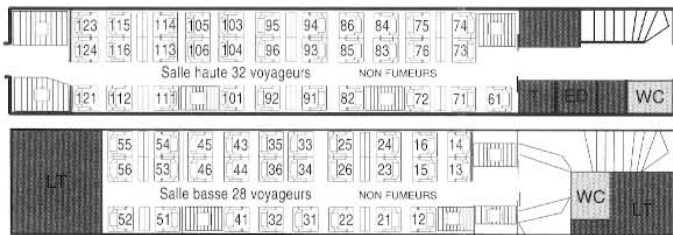

# TGV DUPLEX SEATING PLAN

**COACH 1 FIRST CLASS NO SMOKING**

**COACH 2 FIRST CLASS NO SMOKING**

**COACH 3 FIRST CLASS NO SMOKING & SMOKING**

**COACH 4 BAR SECOND CLASS NO SMOKING**

**COACH 5 SECOND CLASS NO SMOKING & SMOKING**

**COACH 6 SECOND CLASS NO SMOKING**

**COACH 7 SECOND CLASS NO SMOKING**

**COACH 8 SECOND CLASS NO SMOKING**

ED Relaxing area    LT Technical area    N Baby changing room

**Routes Paris – Lyon and TGV Med**