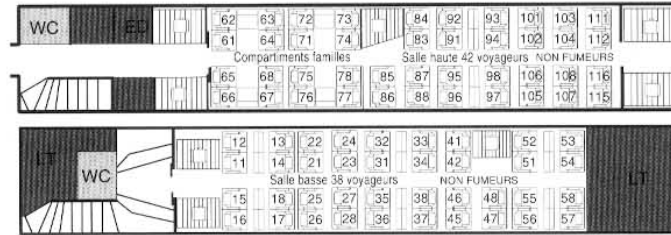

# TGV DUPLEX SEATING PLAN

**COACH 1 FIRST CLASS NO SMOKING**

**COACH 2 FIRST CLASS NO SMOKING**

**COACH 3 FIRST CLASS NO SMOKING & SMOKING**

**COACH 4 BAR SECOND CLASS NO SMOKING**

**COACH 5 SECOND CLASS NO SMOKING & SMOKING**

**COACH 6 SECOND CLASS NO SMOKING**

**COACH 7 SECOND CLASS NO SMOKING**

**COACH 8 SECOND CLASS NO SMOKING**

ED Relaxing area    LT Technical area    N Baby changing room

**Routes Paris – Lyon and TGV Med**