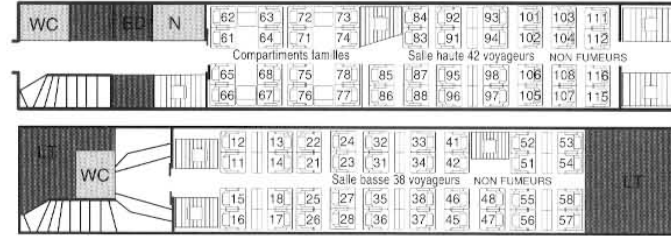

# TGV DUPLEX SEATING PLAN

**COACH 1 FIRST CLASS NO SMOKING**

**COACH 2 FIRST CLASS NO SMOKING**

**COACH 3 FIRST CLASS NO SMOKING & SMOKING**

**COACH 4 BAR SECOND CLASS NO SMOKING**

**COACH 5 SECOND CLASS NO SMOKING & SMOKING**

**COACH 6 SECOND CLASS NO SMOKING**

**COACH 7 SECOND CLASS NO SMOKING**

**COACH 8 SECOND CLASS NO SMOKING**

ED Relaxing area    LT Technical area    N Baby changing room

**Routes Paris – Lyon and TGV Med**