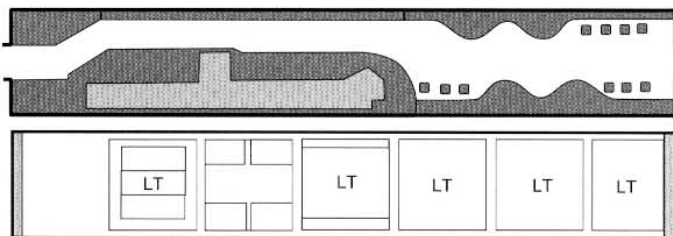

# TGV DUPLEX SEATING PLAN

**COACH 1 FIRST CLASS NO SMOKING**

**COACH 2 FIRST CLASS NO SMOKING**

**COACH 3 FIRST CLASS NO SMOKING & SMOKING**

**COACH 4 BAR SECOND CLASS NO SMOKING**

**COACH 5 SECOND CLASS NO SMOKING & SMOKING**

**COACH 6 SECOND CLASS NO SMOKING**

**COACH 7 SECOND CLASS NO SMOKING**

**COACH 8 SECOND CLASS NO SMOKING**

ED Relaxing area    LT Technical area    N Baby changing room

**Routes Paris – Lyon and TGV Med**