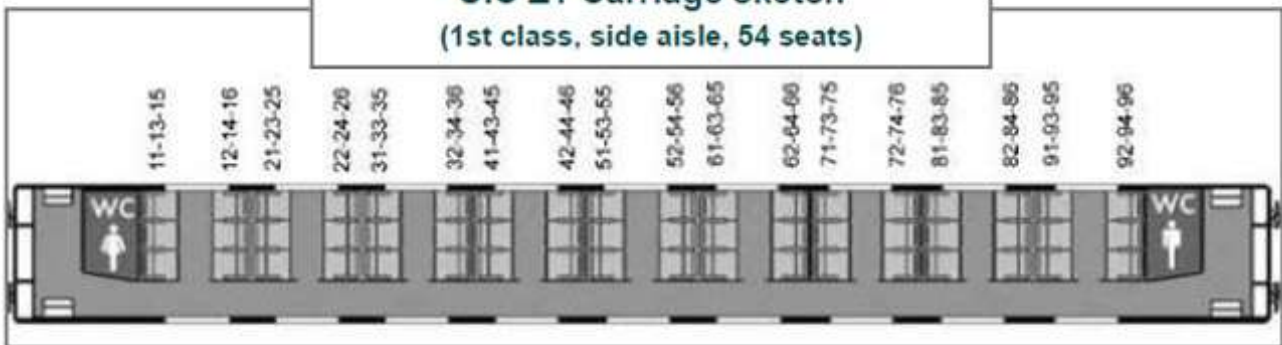

# Trenitalia InterCity trains...

**Gran Comfort Carriage sketch**  
(1st class, central aisle, 48 seats)

**UIC Z1 Carriage sketch**  
(1st class, side aisle, 54 seats)

**UICZ1 HK Carriage sketch**  
(2nd class, central aisle, 70 seats, 3 seats and toilet for disabled passengers)