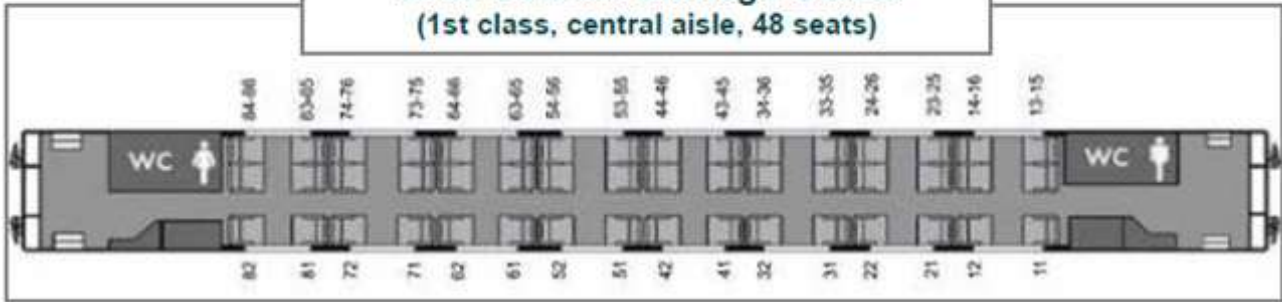

# Trenitalia InterCity trains...

**Gran Comfort Carriage sketch**  
(1st class, central aisle, 48 seats)

**UIC Z1 Carriage sketch**  
(1st class, side aisle, 54 seats)

**UICZ1 HK Carriage sketch**  
(2nd class, central aisle, 70 seats, 3 seats and toilet for disabled passengers)