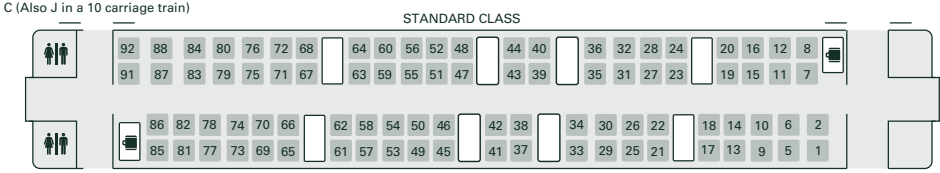

IET (5 coach set) seating plan, for reservation information only

- Key
- Seat with number
 - Table
 - Toilets
 - Larger toilet with baby changing facilities
 - Luggage area
 - Wheelchair space
 - Cycle storage area
 - * On a 10 carriage train, these are also in Coach H