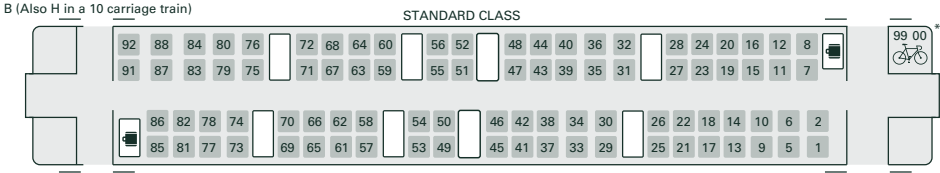

IET (5 coach set) seating plan, for reservation information only

- Key
- Seat with number
 - Table
 - Toilets
 - Larger toilet with baby changing facilities
 - Luggage area
 - Wheelchair space
 - Cycle storage area
 - * On a 10 carriage train, these are also in Coach H