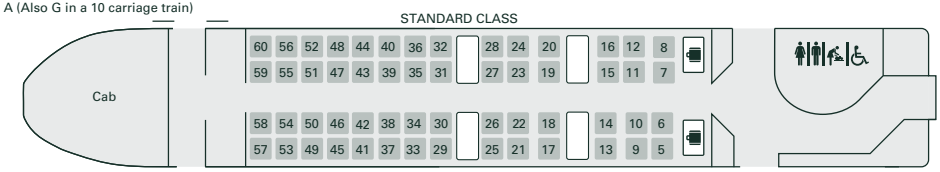

IET (5 coach set) seating plan, for reservation information only

- Key
- Seat with number
 - Table
 - Toilets
 - Larger toilet with baby changing facilities
 - Luggage area
 - Wheelchair space
 - Cycle storage area
 - * On a 10 carriage train, these are also in Coach H