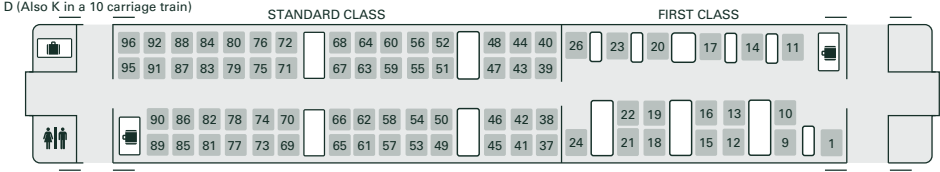

IET (5 coach set) seating plan, for reservation information only

- Key
- Seat with number
 - Table
 - Toilets
 - Larger toilet with baby changing facilities
 - Luggage area
 - Wheelchair space
 - Cycle storage area
 - * On a 10 carriage train, these are also in Coach H