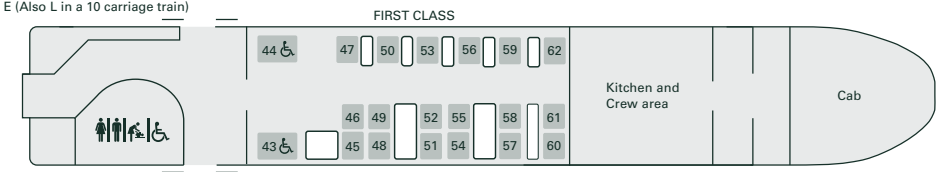

IET (5 coach set) seating plan, for reservation information only

- Key
- Seat with number
 - Table
 - Toilets
 - Larger toilet with baby changing facilities
 - Luggage area
 - Wheelchair space
 - Cycle storage area
 - * On a 10 carriage train, these are also in Coach H