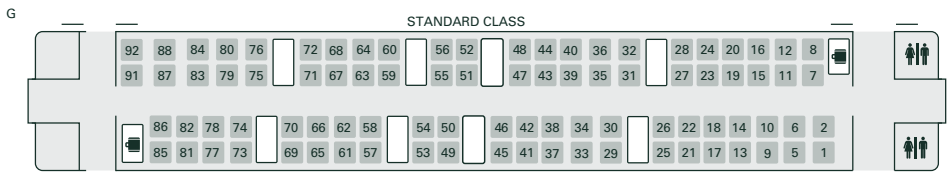

IET (9 coach set) seating plan, for reservation information only

- Key
- Seat with number
 - Table
 - Toilets
 - Larger toilet with baby changing facilities
 - Luggage area
 - Wheelchair space
 - Cycle storage area