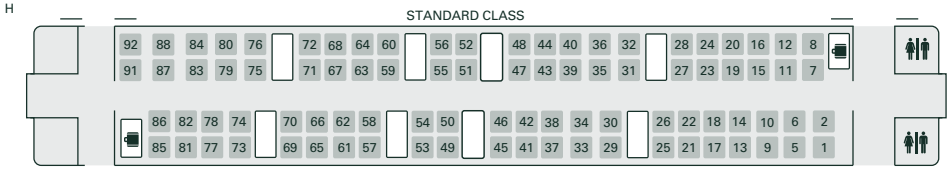

IET (9 coach set) seating plan, for reservation information only

- Key
- Seat with number
 - Table
 - Toilets
 - Larger toilet with baby changing facilities
 - Luggage area
 - Wheelchair space
 - Cycle storage area