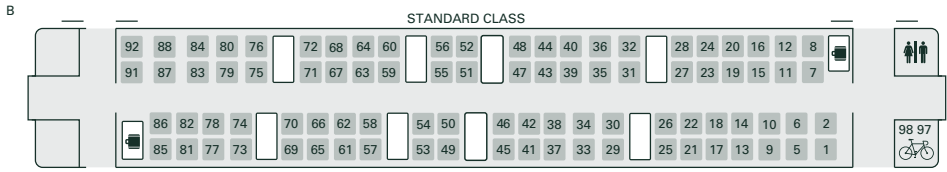

IET (9 coach set) seating plan, for reservation information only

- Key
- Seat with number
 - Table
 - Toilets
 - Larger toilet with baby changing facilities
 - Luggage area
 - Wheelchair space
 - Cycle storage area