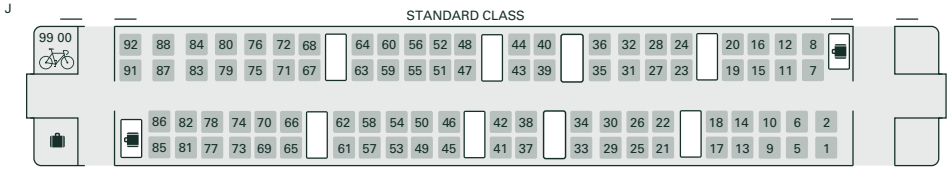

IET (9 coach set) seating plan, for reservation information only

- Key
- Seat with number
 - Table
 - Toilets
 - Larger toilet with baby changing facilities
 - Luggage area
 - Wheelchair space
 - Cycle storage area