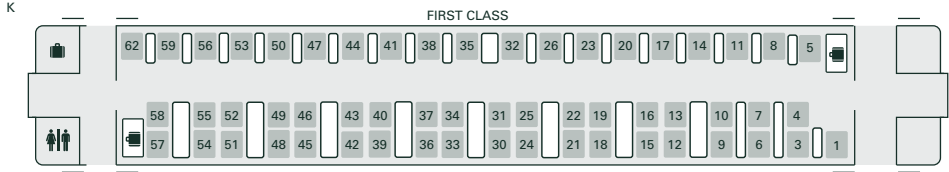

IET (9 coach set) seating plan, for reservation information only

- Key
- Seat with number
 - Table
 - Toilets
 - Larger toilet with baby changing facilities
 - Luggage area
 - Wheelchair space
 - Cycle storage area