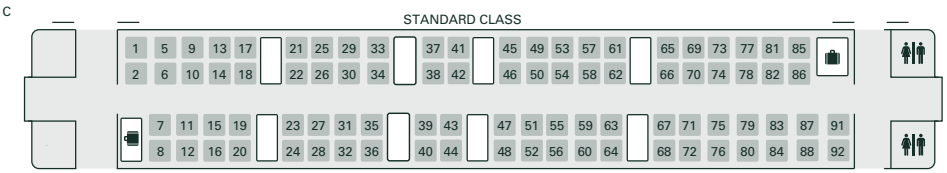

IET (9 coach set) seating plan, for reservation information only

- Key
- Seat with number
 - Table
 - Toilets
 - Larger toilet with baby changing facilities
 - Luggage area
 - Wheelchair space
 - Cycle storage area