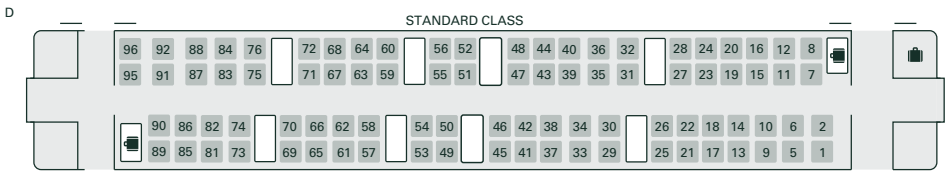

IET (9 coach set) seating plan, for reservation information only

- Key
- Seat with number
 - Table
 - Toilets
 - Larger toilet with baby changing facilities
 - Luggage area
 - Wheelchair space
 - Cycle storage area