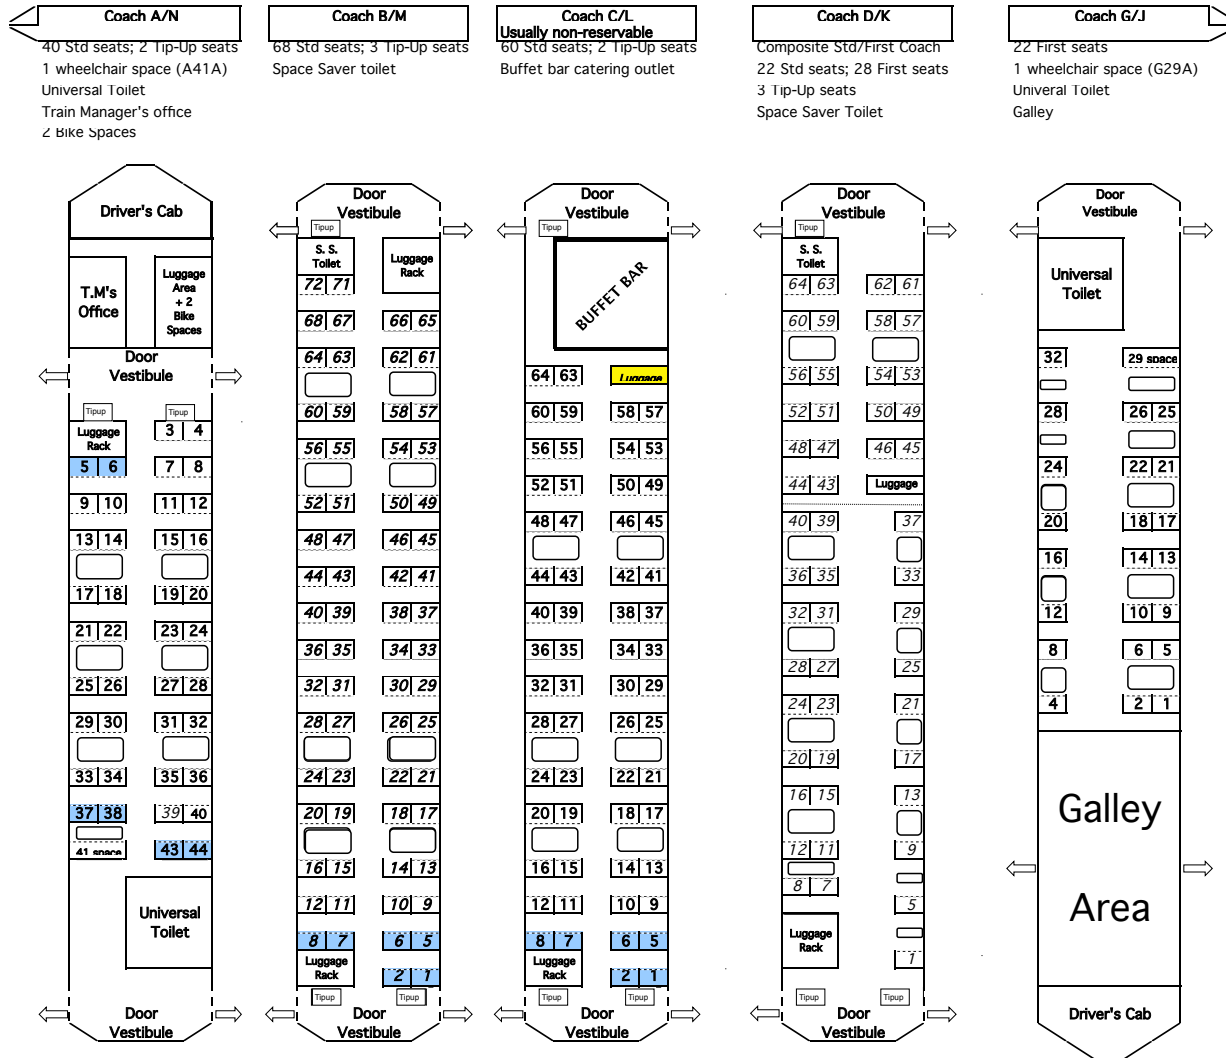

Seating plan for the 5-Car 222 Meridian train

Seat numbers in italic are non-reservable. Shaded seats are priority seats and appear in the reservation system as end seats (preference E)