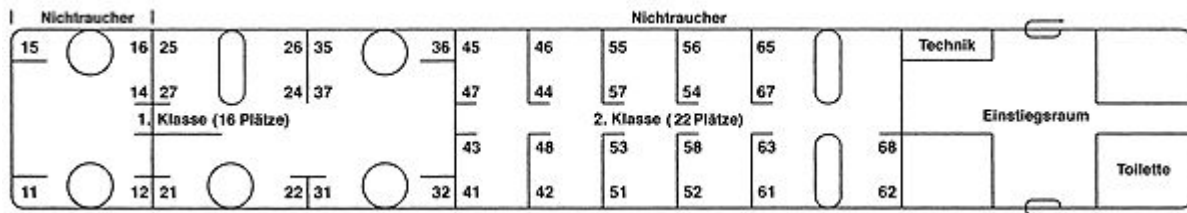

IC 3 (DSB)

1st-class/2nd-class open carriage (carriages 20 and 22)

Equipped with:

- 1 toilet
- 1 boarding area
- Air conditioning
- 16 1st-class non-smoking seats
- 22 2nd-class non-smoking seats

2nd-class open carriage

Equipped with:

- Air conditioning
- 32 2nd-class non-smoking seats; seats 71–108 (belong to carriages 20 and 22)
- 32 2nd-class non-smoking seats; seats 11–48 (belong to carriages 21 and 23)

2nd-class open carriage (carriages 21 and 23)

Equipped with:

- 1 toilet
- 1 disabled toilet
- 1 boarding area
- Air conditioning
- 40 2nd-class non-smoking seats
- 1 wheelchair space (seat 63)