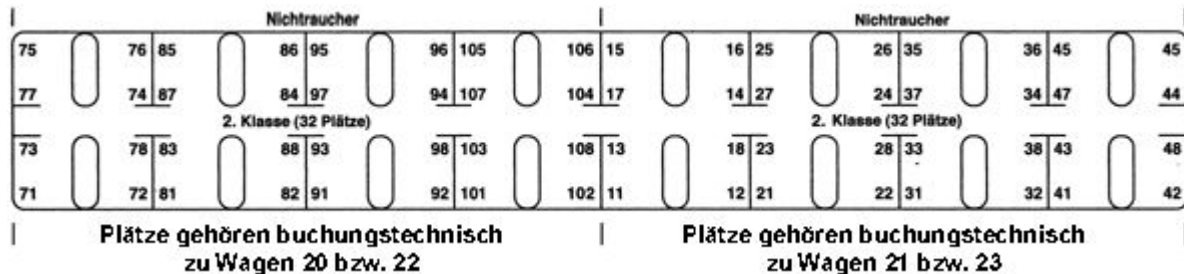

IC 3 (DSB)

1st-class/2nd-class open carriage (carriages 20 and 22)

Equipped with:

- 1 toilet
- 1 boarding area
- Air conditioning
- 16 1st-class non-smoking seats
- 22 2nd-class non-smoking seats

2nd-class open carriage

Equipped with:

- Air conditioning
- 32 2nd-class non-smoking seats; seats 71–108 (belong to carriages 20 and 22)
- 32 2nd-class non-smoking seats; seats 11–48 (belong to carriages 21 and 23)

2nd-class open carriage (carriages 21 and 23)