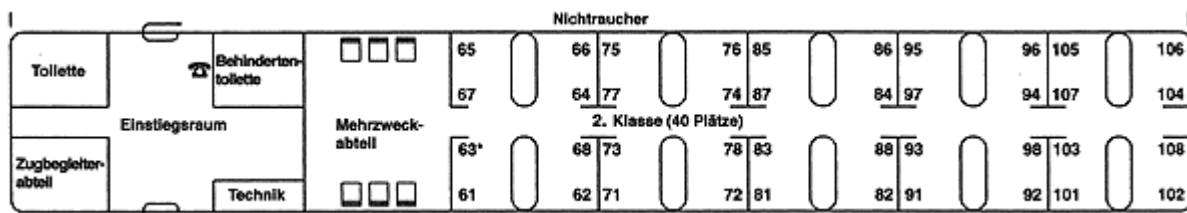

IC 3 (DSB)

1st-class/2nd-class open carriage (carriages 20 and 22)

Equipped with:

- 1 toilet
- 1 boarding area
- Air conditioning
- 16 1st-class non-smoking seats
- 22 2nd-class non-smoking seats

2nd-class open carriage

Equipped with:

- Air conditioning
- 32 2nd-class non-smoking seats; seats 71–108 (belong to carriages 20 and 22)
- 32 2nd-class non-smoking seats; seats 11–48 (belong to carriages 21 and 23)

2nd-class open carriage (carriages 21 and 23)

Equipped with:

- 1 toilet
- 1 disabled toilet
- 1 boarding area
- Air conditioning
- 40 2nd-class non-smoking seats
- 1 wheelchair space (seat 63)