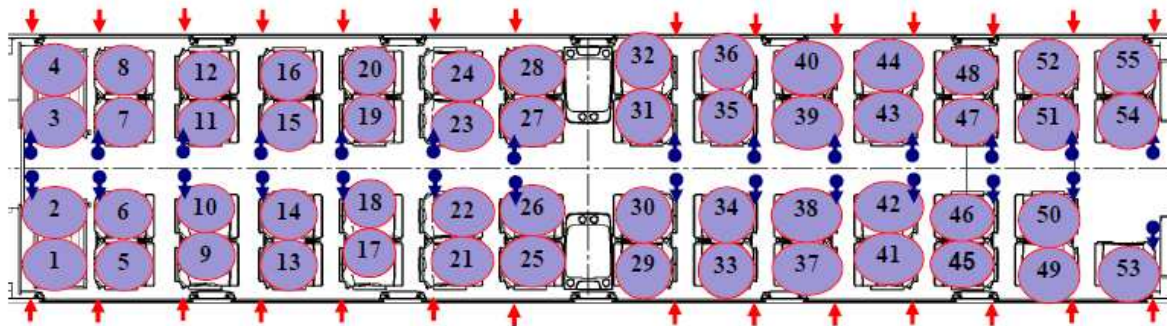

### Italo – Seat map

Club ambience: Coach 1

Prima: Coach 2

Prima: Coach 3

Prima: Coach 4

Prima Relax ambiente: Coach 5

Smart: Coach 6

Smart: Coach 7

Smart: Coach 8

Smart: Coach 9

Smart: Coach 10

Smart Cinema ambiente: Coach 11